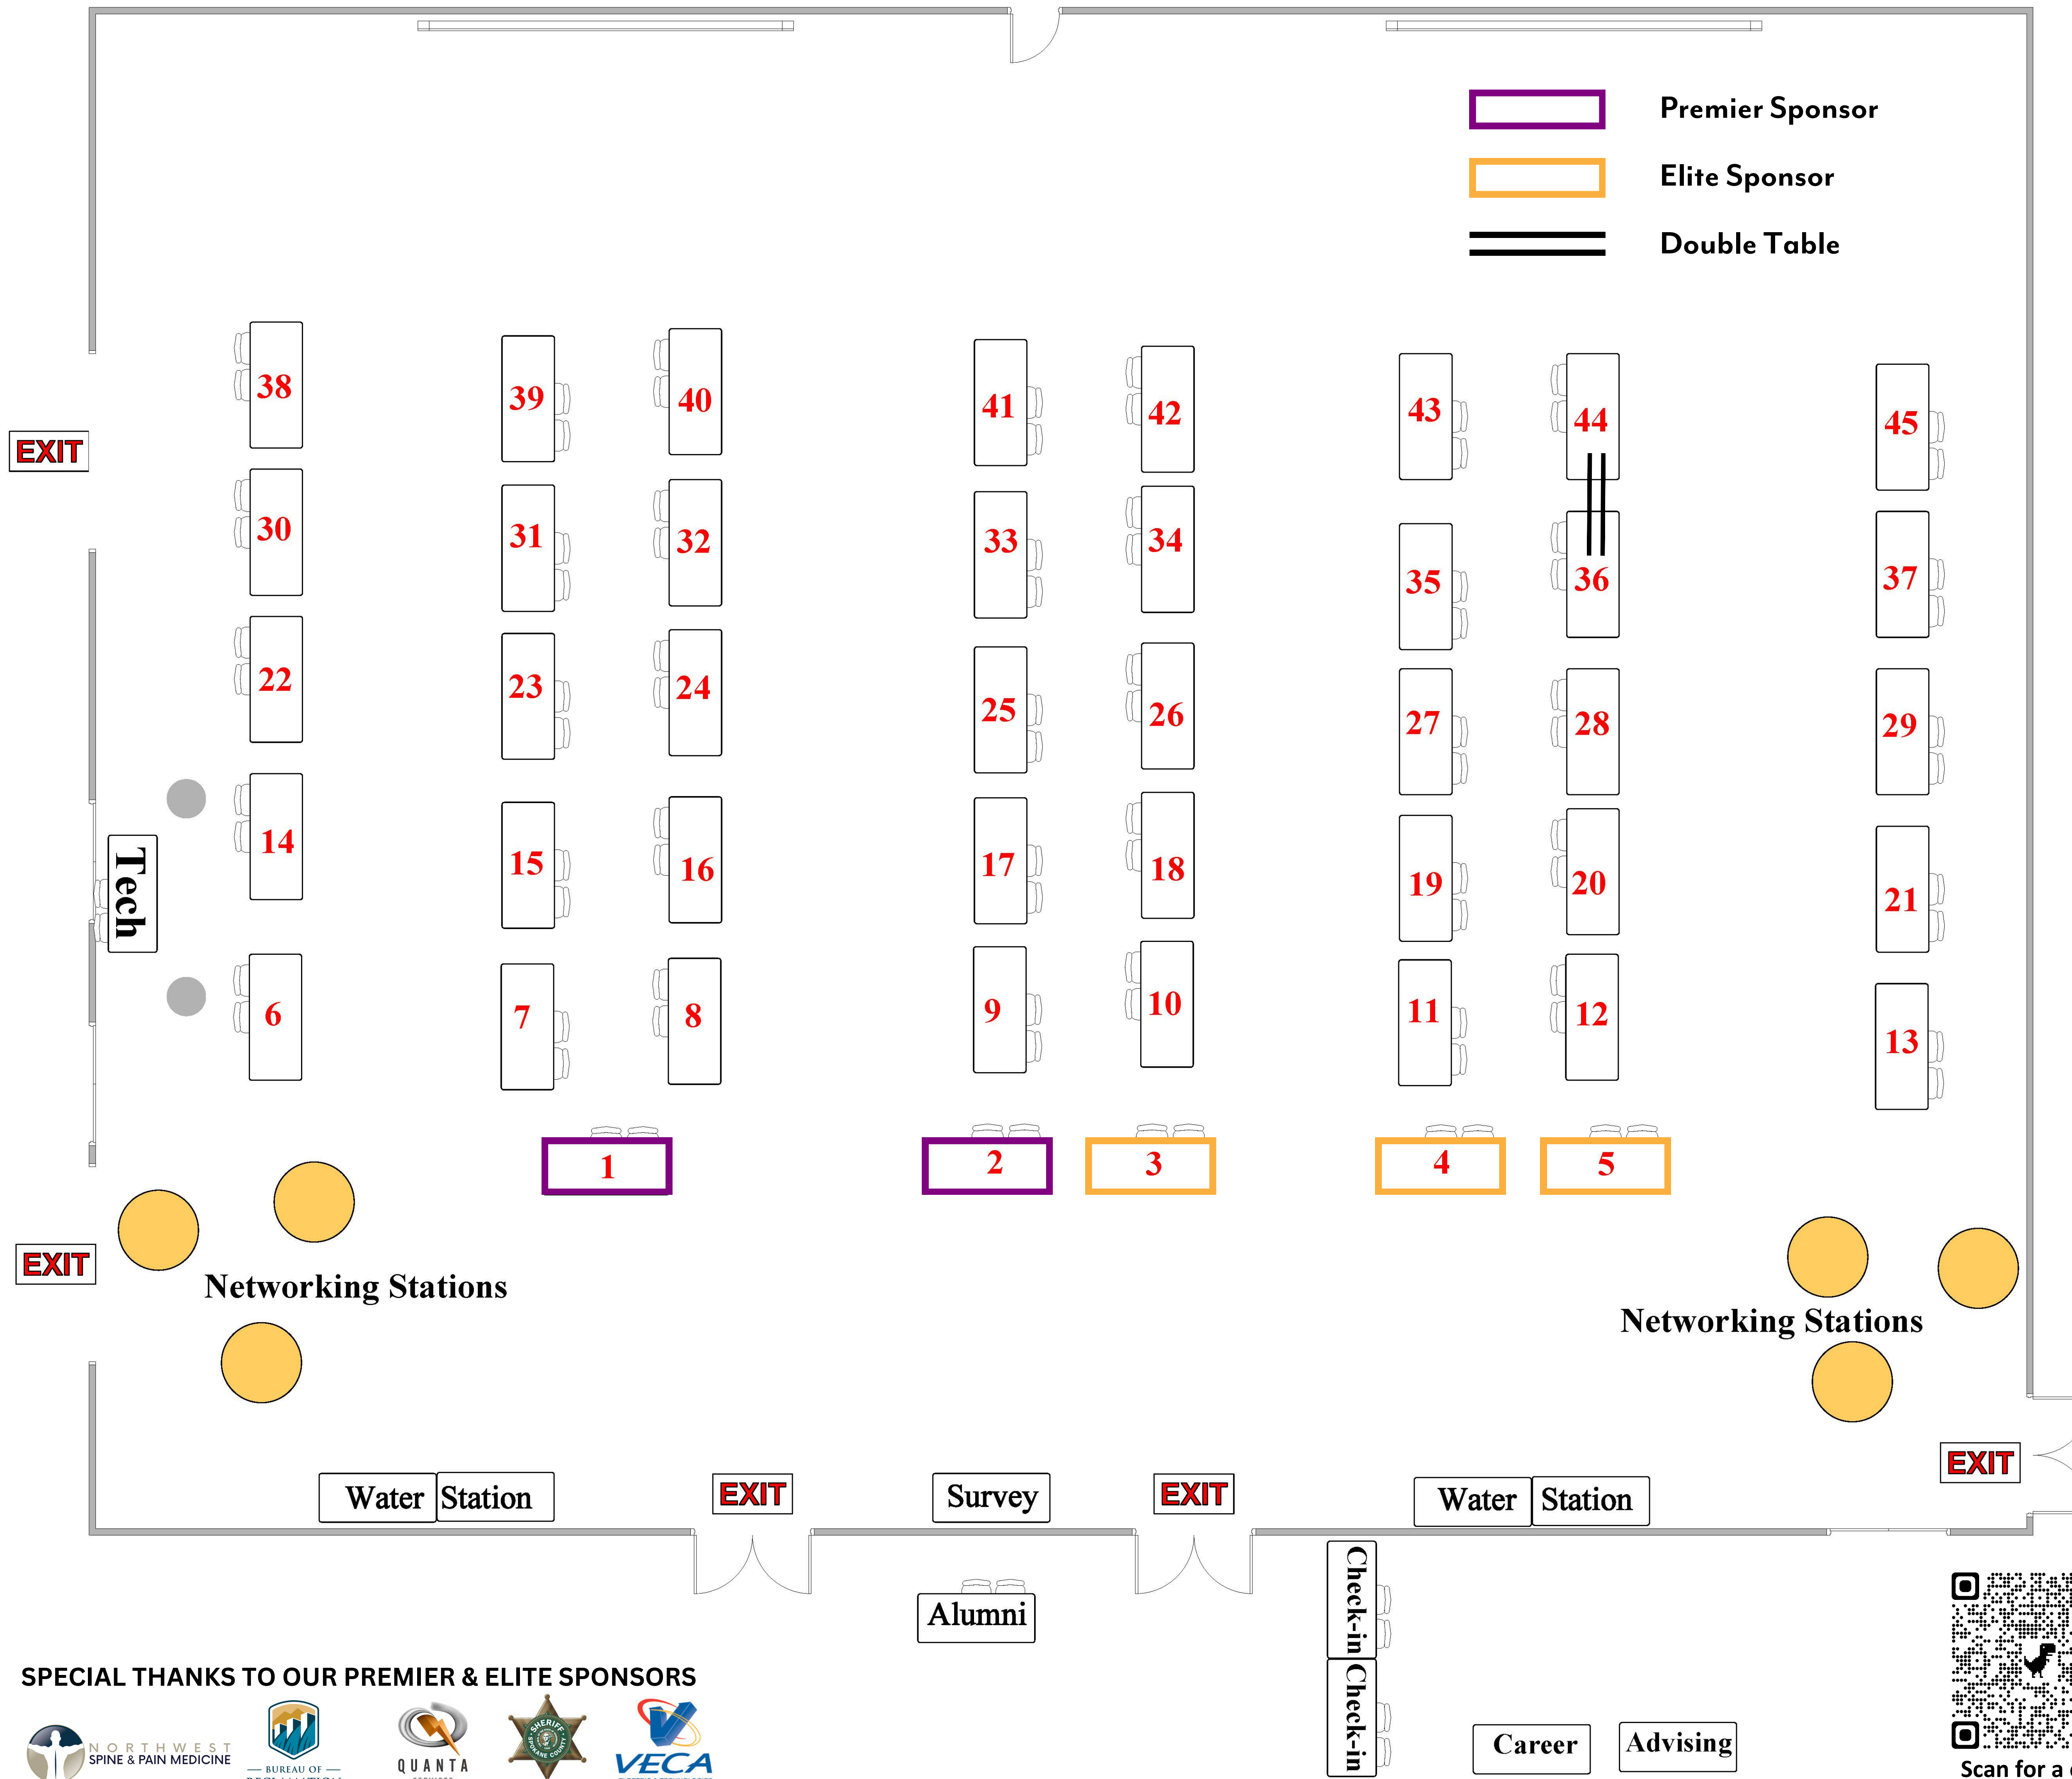

WINTER CAREER FAIR 2024

Booth # Company

18	Army Corps of Engineers
14	Benton PUD
4	Bureau of Reclamation
35	Catholic Charities of Eastern Washington
13	CHAS Health
20	City of Des Moines, WA
34	City of Spokane
10	Coffman Engineers, Inc.
7	Consolidated Electrical Distributors, Inc.
24	Consolidated Supply Co.
12	COPE Health Scholars
22	CRH
32	Davenport Hotel
11	Enterprise Mobility
36	EWU Athletic Department
44	EWU Athletic Department
8	Fastenal Company
6	Flex Smart Home
9	Girl Scouts Eastern WA & Northern ID
23	KeyTronic
21	Knight Construction and Supply, Inc
40	Lake City Physical Therapy, PA
30	Lilac City Behavioral Services
16	McCain Foods
2	Northwest Spine and Pain Medicine
42	Pioneer Human Services
37	Puget Sound Naval Shipyard
1	Quanta Services, Inc.
17	Sherwin-Williams Company
41	Shredfast, Inc.
38	Spokane County - Detention Services
3	Spokane County Sheriffs
27	Spokane Regional Emergency Comm.
29	Spokane Youth Sports Association
39	Stauffer & Associates PLLC
43	Talos Engineering
28	The Salvation Army-Spokane
5	VECA Electric & Technologies
26	WA Dept. of Fish & Wildlife Police
45	WA State Dept. of Corrections
15	WA State DSHS
19	WA State Patrol
31	Wagstaff, Inc.
25	Washington Air National Guard
33	YFA Connections

 Premier Sponsor
 Elite Sponsor
 Double Table

SPECIAL THANKS TO OUR PREMIER & ELITE SPONSORS

Career Advising