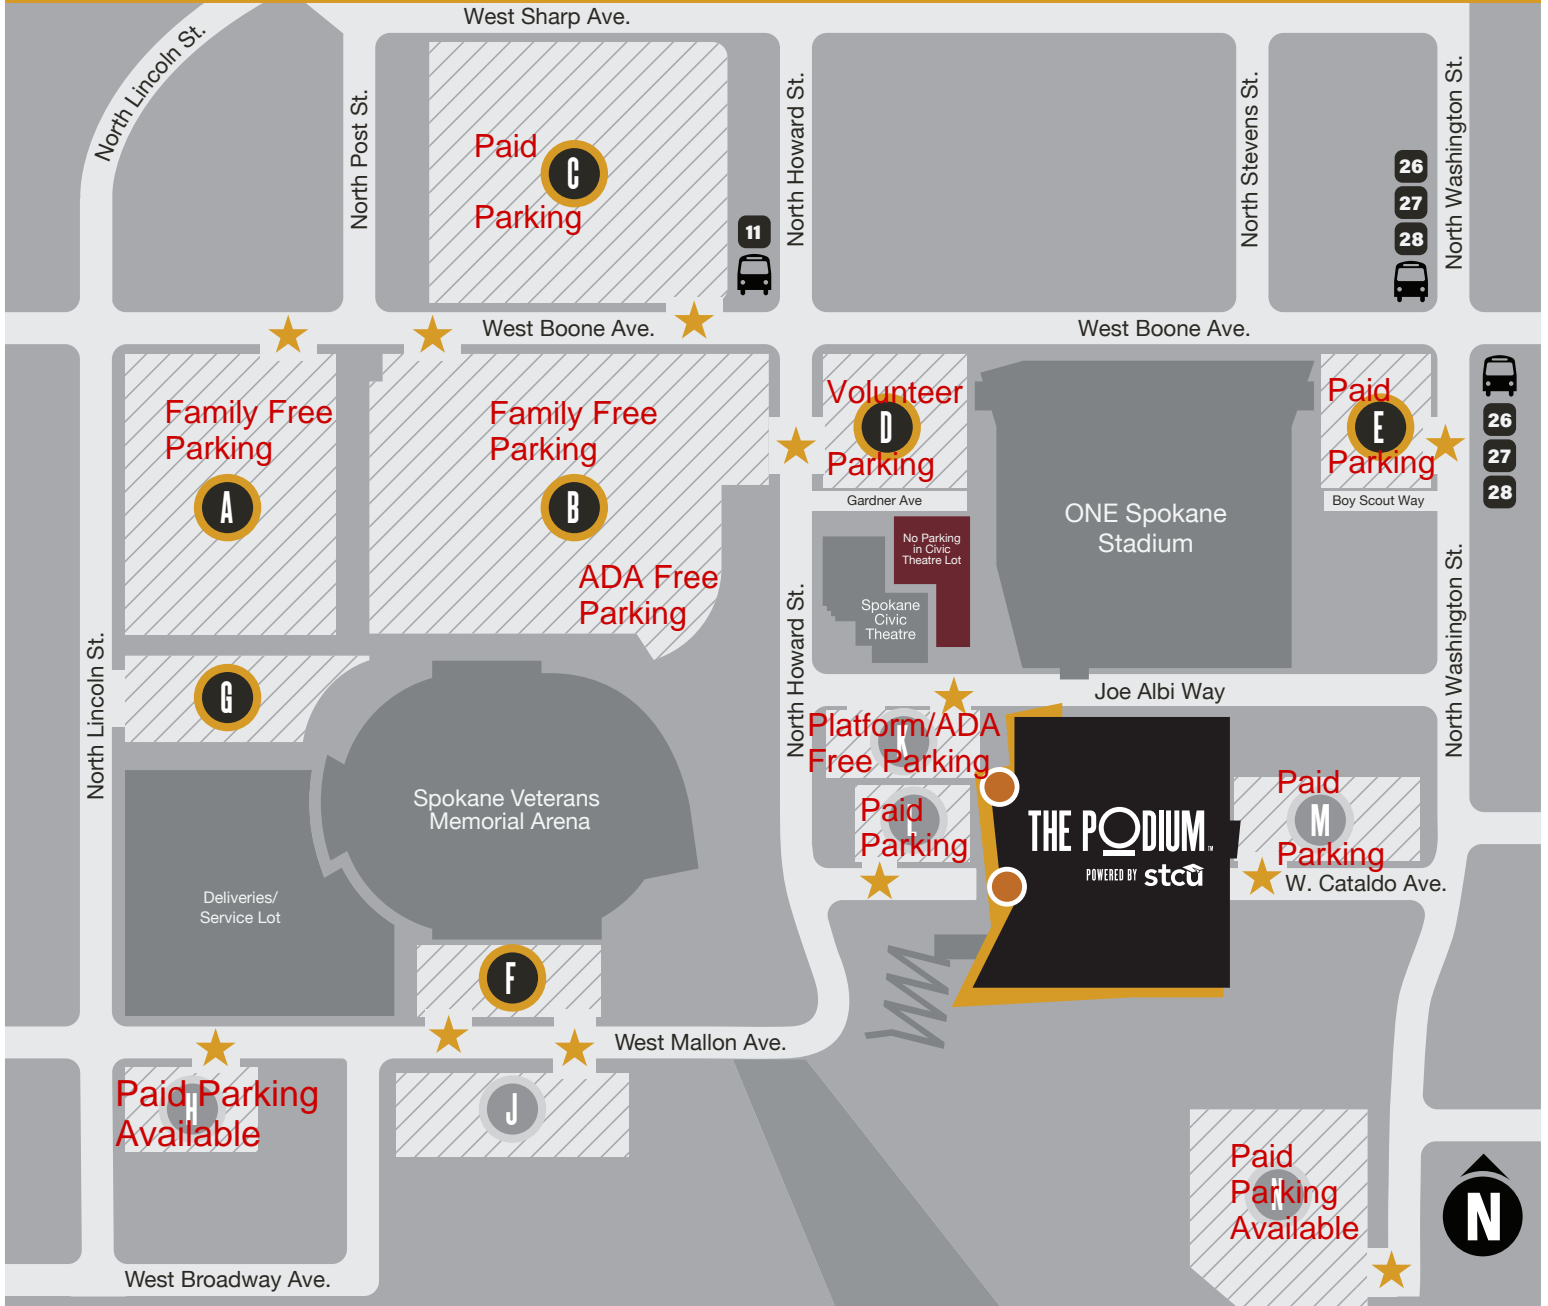

# PARKING FOR ATHLETES AND SPECTATORS

THE **PODIUM**™ POWERED BY **stcu**

- |                                       |                                       |  |
|---------------------------------------|---------------------------------------|--|
| <b>A</b> ARENA/STADIUM/PODIUM PARKING | <b>F</b> ARENA/STADIUM/PODIUM PARKING | <b>L</b> WEST CATALDO ALLEY PARKING          |
| <b>B</b> ARENA/STADIUM/PODIUM PARKING | <b>G</b> ARENA SUITES/CLUB PARKING    | <b>M</b> RIVERFRONT PARKING – CATALDO LOT    |
| <b>C</b> ARENA/STADIUM/PODIUM PARKING | <b>H</b> WONDER GARAGE                | <b>N</b> RIVERFRONT PARKING – WASHINGTON LOT |
| <b>D</b> ARENA/STADIUM/PODIUM PARKING | <b>J</b> FLOUR MILL PARKING LOT       |  |
| <b>E</b> STADIUM PARKING              | <b>K</b> CANOPY CREDIT UNION DRIVE-UP |  |

**All parking lots require payment.** Please follow the posted instructions to pay for lots without an attendant on site. There are no in-out privileges for vehicles during an event. Parking rates vary per lot.

- ★ Parking Entrances
- Venue Entrances
- Owned by SPFD
- Not Owned By SPFD