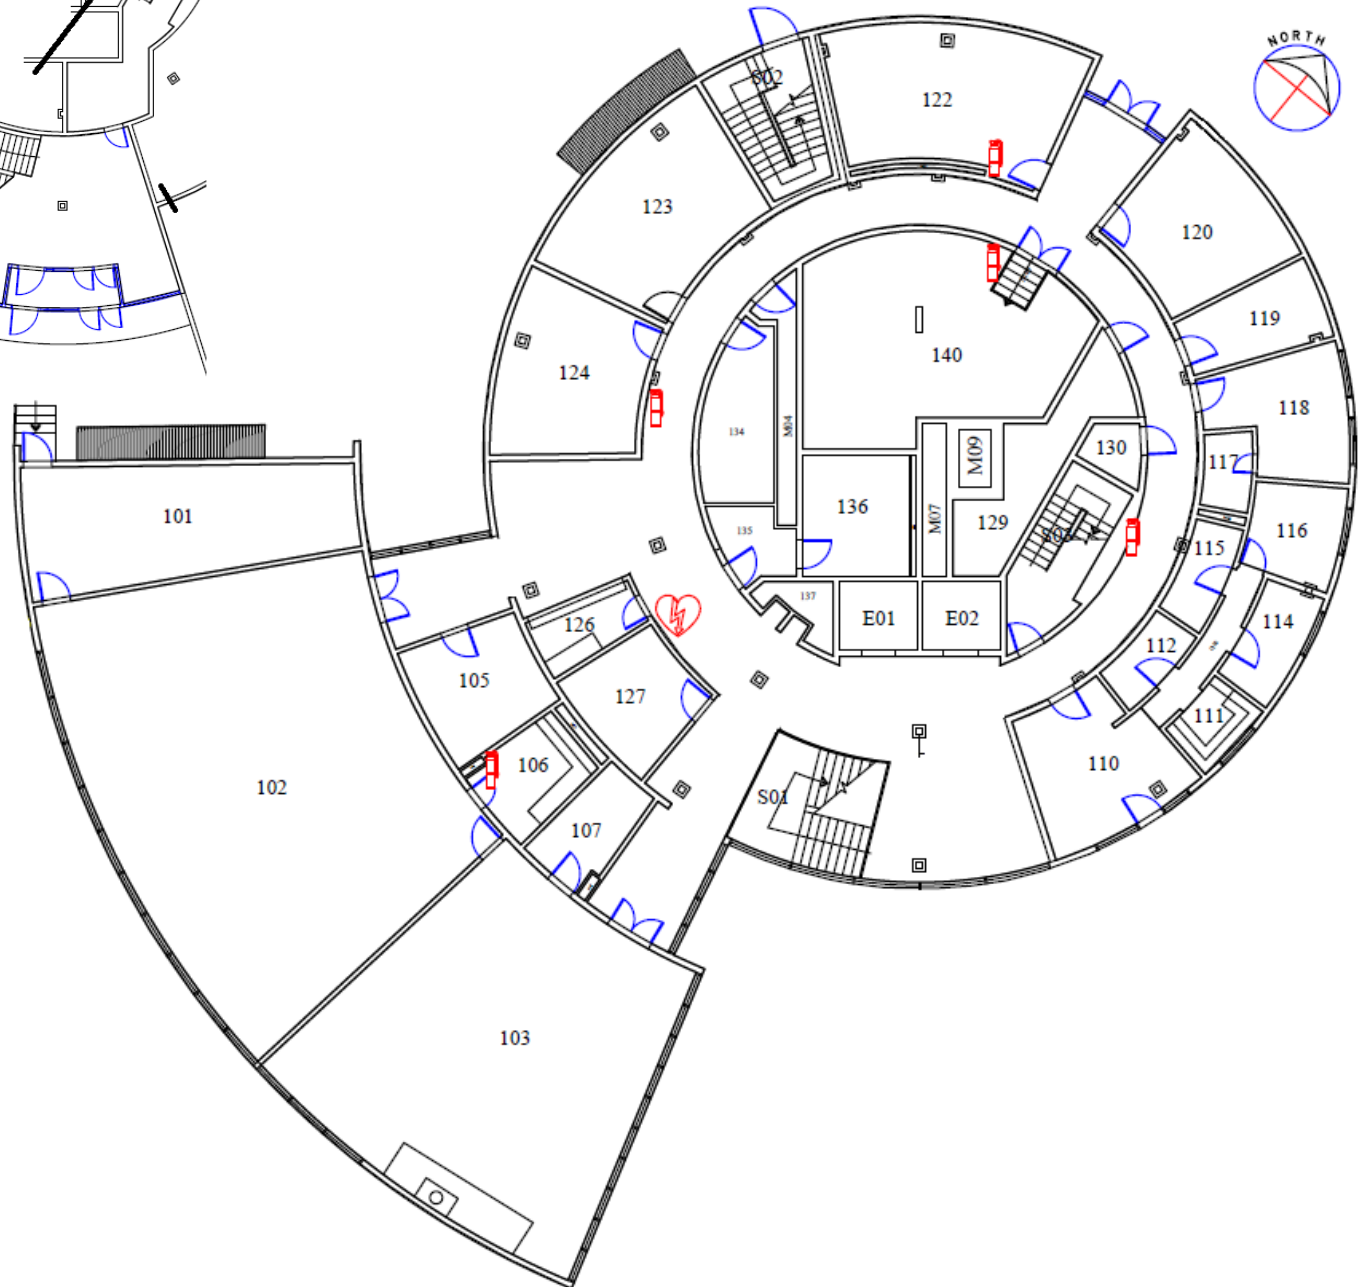

# Dressler Hall – Entry Floor

# Dressler Hall – First Floor

 = FIRE EXTINGUISHER     = AED

# Dressler Hall – Second Floor