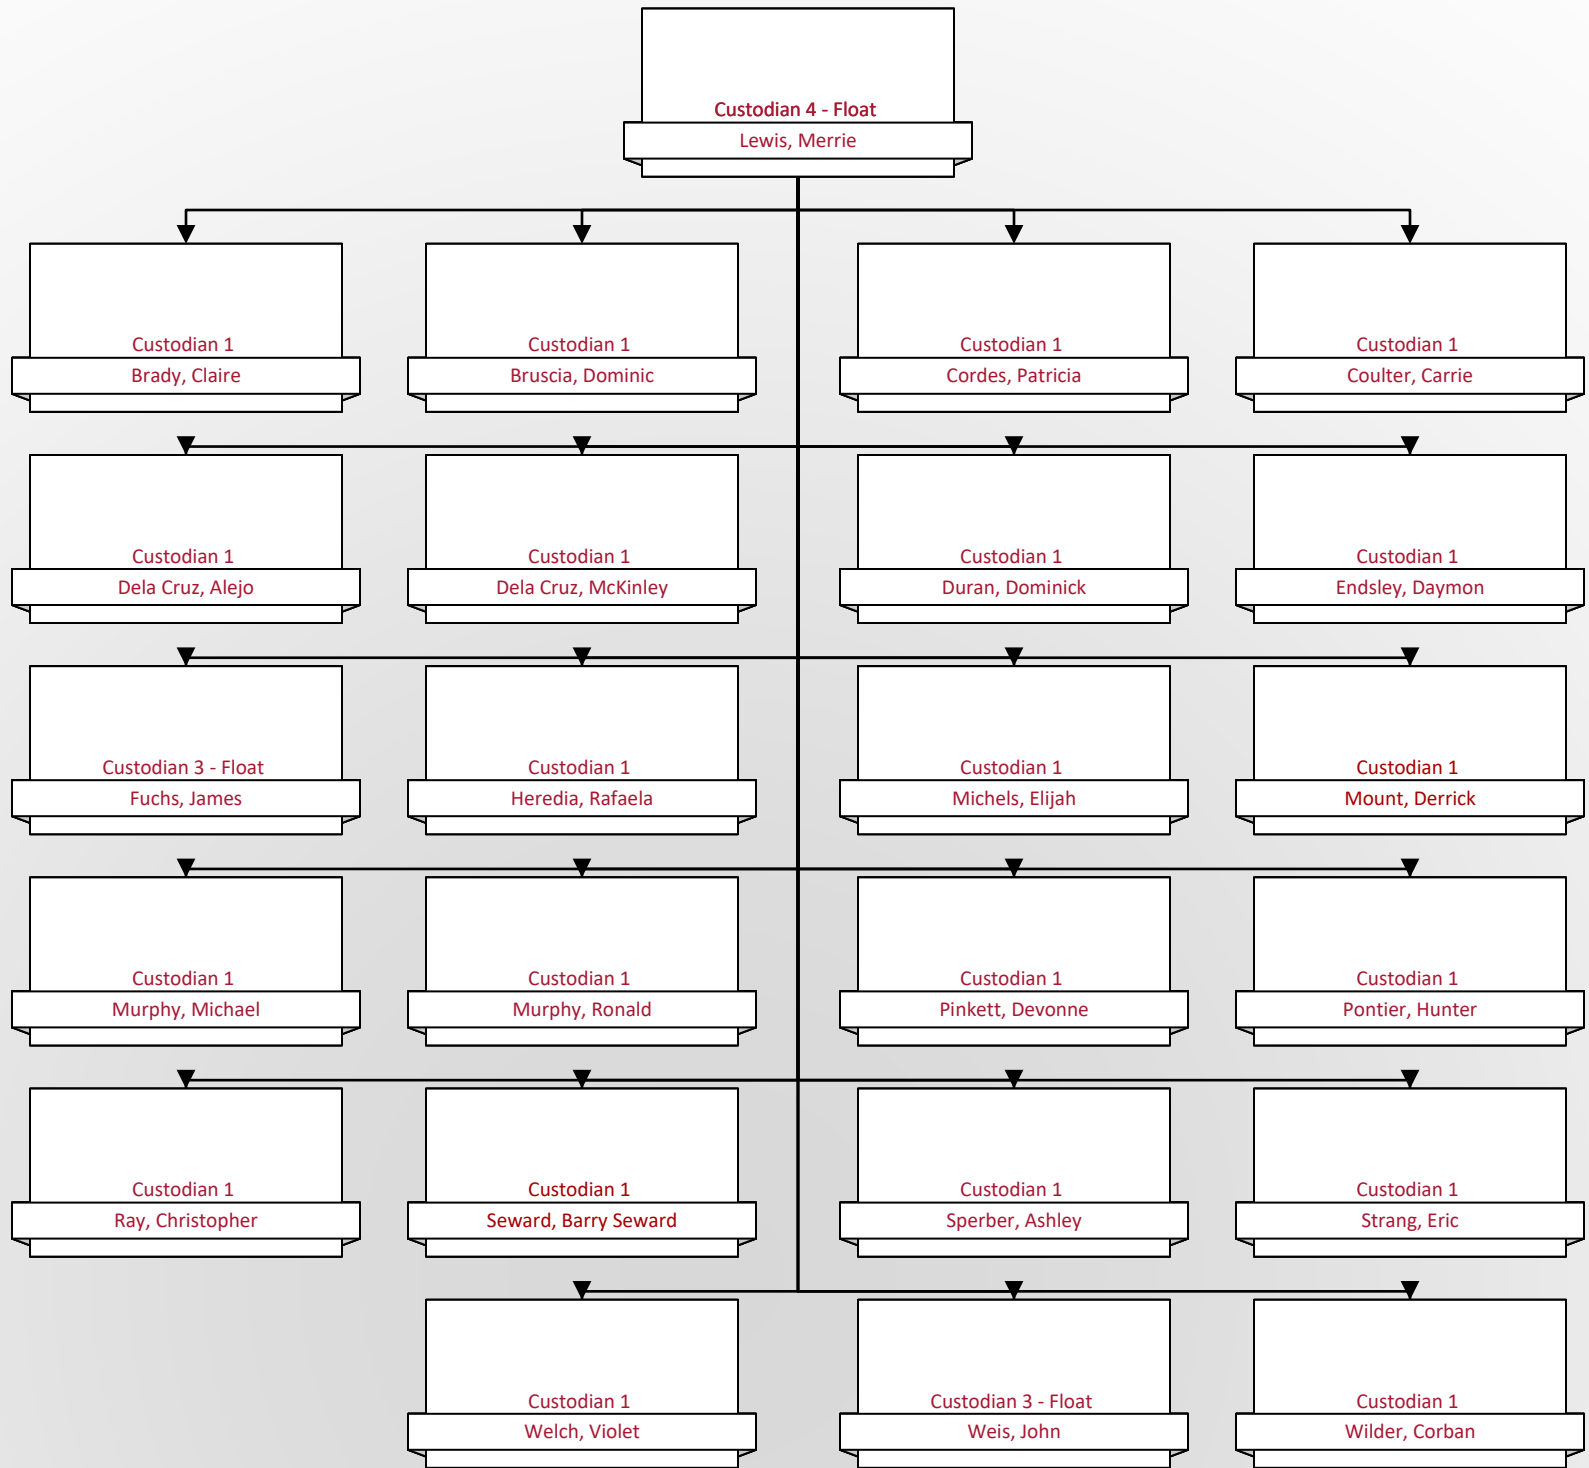

EASTERN WASHINGTON UNIVERSITY CUSTODIAL SERVICES

Last modified 4/25/2024